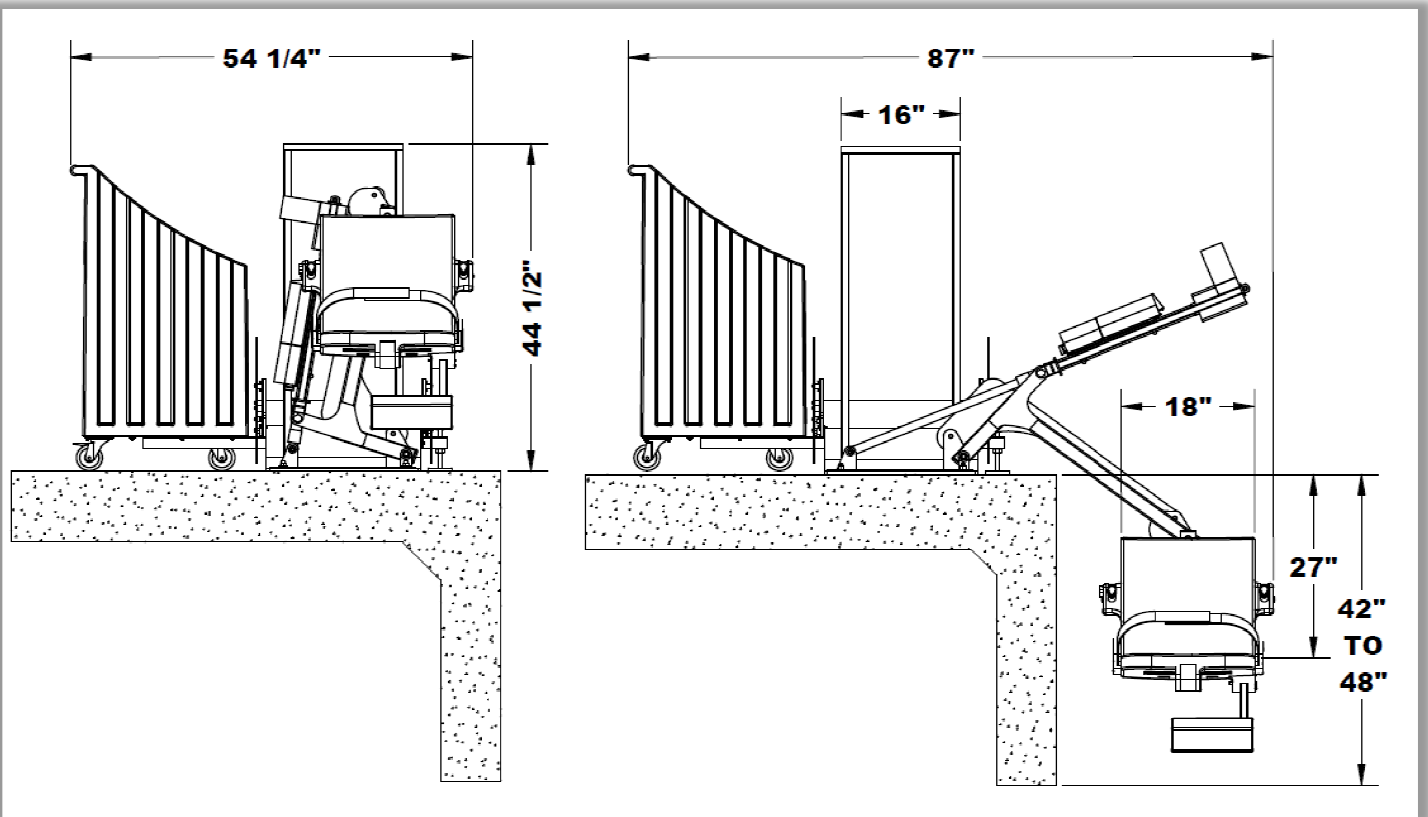

PATRIOT PORTABLE POOL LIFT DIMENSIONS & SPECIFICATIONS

DIMENSIONS:

Height at deck level:	44-1/2" (113cm)
Width at deck level:	54-1/4" (138cm)
Total footprint on deck:	54-1/4" (124cm) wide x 66" (168cm) long in operating position
Set back range:	Maximum 10" (25cm) to front of pressure foot
Lowering depth:	27" (69cm) to top of seat surface
Product weight:	880 Pounds (399kg)
Shipping weight:	1040 Pounds (472kg) (on 2 Pallets)
Shipping Dimensions:	Crate #1=58"x44"x55" (147x112x140cm) Crate #2=48"x32"x18" (122x81x46cm)
Shipping Method:	LTL Freight

SPECIFICATIONS:

Frame:	Stainless Steel (type 304)
Finish:	White UV Stabilized epoxy power coat
Actuator:	24v Electric Linear Actuator
Power:	Rechargeable 24v battery (120v Charger included with lift)
Controls:	Waterproof push button
Chair & Footrest:	UV Stabilized Polyethylene (LLDPE)
Weight capacity:	450 pounds (204kg) – (400 pounds (181kg) for deck to water levels greater than 6")
Warranty:	Limited lifetime structural warranty